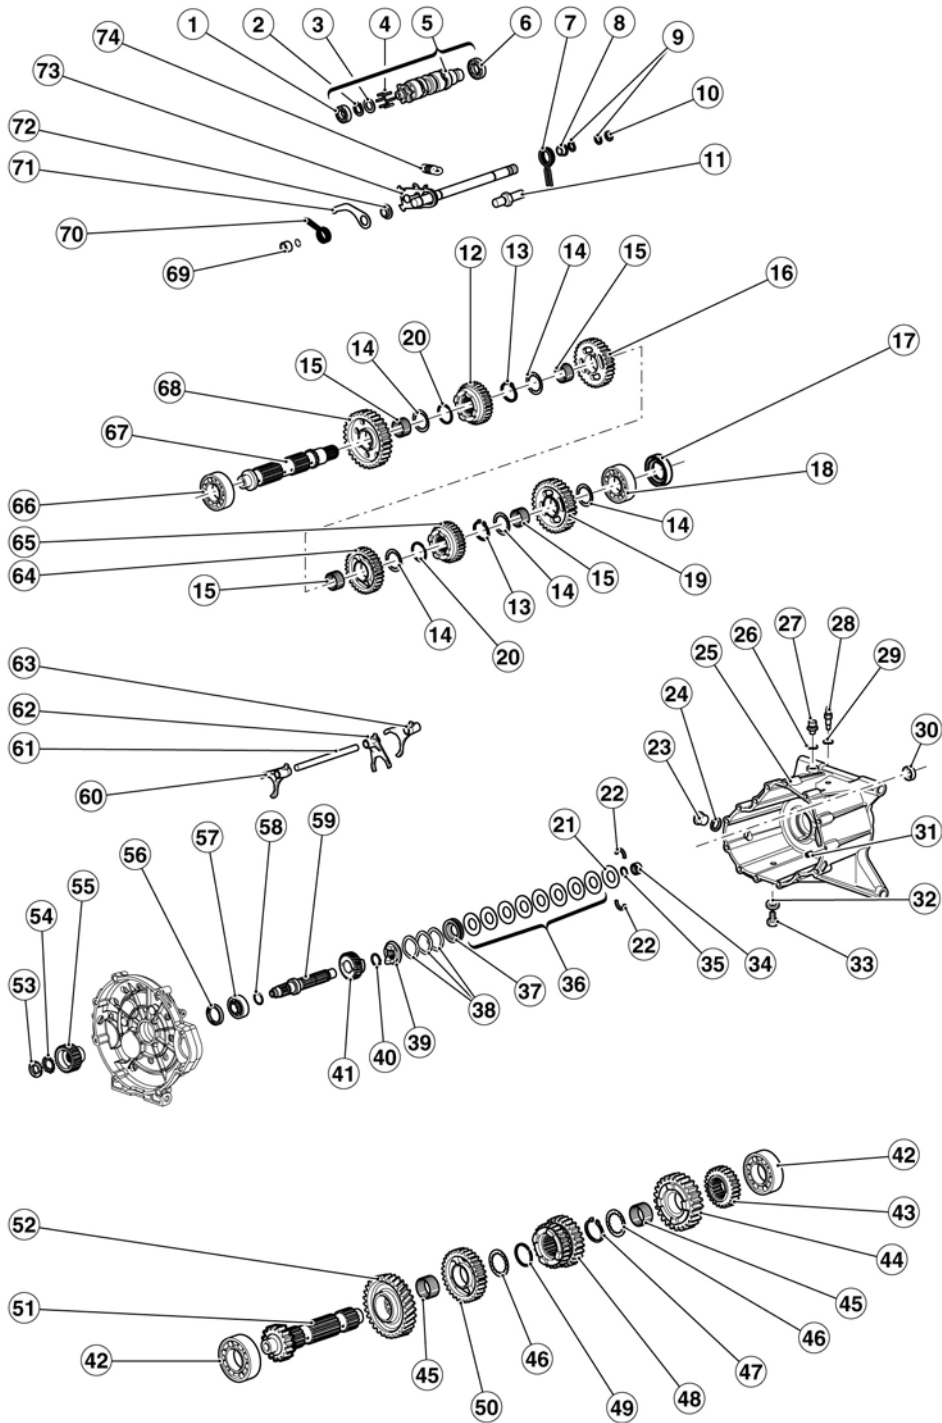

---

**Gearbox**

---

**Diagram**

**KEY:**

- 1. Ball bearing

2. Circlip
3. Shim washer
4. Pin
5. Desmodromic compl.
6. Ball bearing
7. Spring
8. Spacer
9. Circlip
10. Fifth wheel
11. Linking pin
12. Gear
13. Circlip
14. Shoulder washer
15. Ball bearing cage
16. Gear
17. Sealing ring
18. Ball bearing
19. Gear
20. Circlip
21. Washer
22. Half ring
23. Oil cap
24. Washer
25. Gearbox
26. Aluminium gasket
27. Bleed cap
28. Neutral sensor
29. Gasket
30. Sealing ring
31. Bushing
32. Gasket
33. Oil drainage cap
34. Roller bearing
35. Circlip
36. Belleville spring